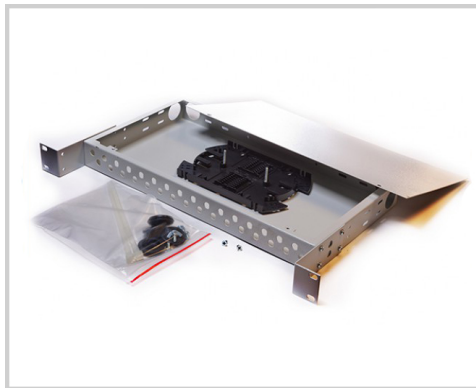

Optical Fiber Distribution Frame

Part No.	Item	Adapter Type	Dimension	Weight kg
B021209	ODF 8	FC / SC	295 x 280 x 55	0.9
B021210	ODF 24	FC / SC	1U	2.4
B021211	ODF 32	FC / SC	1U	2.4
B021212	ODF 64	FC / SC	2U	2.3
B021213	ODF 96	FC / SC	2U	2.3