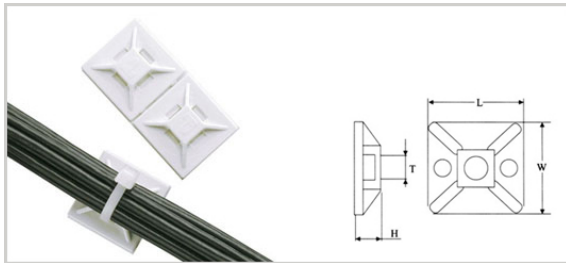

**Spiral Wrapping Band**

**Characteristics:**

Protection wear for electric wires, and make insulation and look nice.

**Material:** PE

**Colors:** Natural(white) or others as request.

Part No.	Item No.	D mm	D1 mm	W mm	Wrapping Range Φmm	Packing
E010801	SWB-6	4	6	7	4×50	10m
E010802	SWB-8	6	8	10.8	6×60	
E010803	SWB-10	7.5	10	11.4	7.5×60	
E010804	SWB-12	9	12	13.9	9×65	
E010805	SWB-16	13	16	15	12×70	
E010806	SWB-20	16	20	18.2	15×100	
E010807	SWB-25	21	25	19.6	20×130	

**Cable Tie Mounts**

**Characteristics:**

Used where hole-drilling is not allowed, easy and time-saving.

With imported adhesive sticker.

Good insulation, long lasting and uneasy to age.

**Material:** Nylon