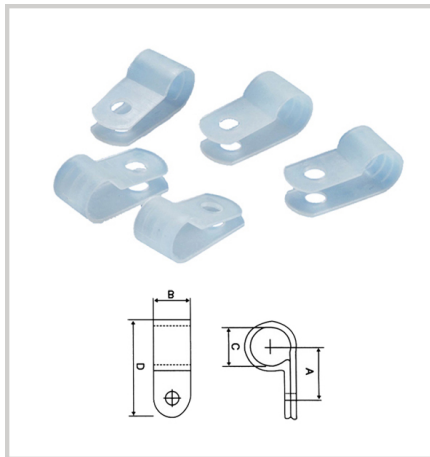

**Circle Cable Clips**

**Characteristics:**

Securing of cables for general indoor wiring

**Material:** PP, Steel Nail

Part No.	Item No.	H mm	R mm	Nail mm	Packing
E011201	4mm	5.3	4	1.7×15	100pcs
E011202	5mm	6.5	5	1.7×15	
E011203	6mm	8.1	6	1.7×17	
E011204	7mm	8.7	7	1.8×19	
E011205	8mm	9.6	8	1.9×21	
E011206	9mm	10.7	9	2.0×22	
E011207	10mm	11.7	10	2.05×25	
E011208	12mm	12.8	12	2.05×27	
E011209	14mm	14.9	14	2.4×32	
E011210	16mm	16.9	16	2.5×35	
E011211	18mm	20.8	18	2.5×37	
E011212	20mm	23.6	20	2.8×42	
E011213	22mm	25.0	22	2.8×48	
E011214	25mm	27.7	25	3.2×48	
E011215	30mm	33.1	30	3.2×53	
E011216	35mm	36.6	35	3.2×58	
E011217	40mm	45.2	40	3.4×60	

**Cable Tie Holders**

**Characteristics:**

Securing of cables for general indoor wiring

**Material:** PE

**Color:** White, Black, Grey

Part No.	Item No.	Dimensions(mm)					Packing
		H	H1	W	L	L1	
E011501	TH-8	37	6	10	12.7	9.7	100PCS

**R Type Cable Clamps**

**Characteristics:**

Put cable in and fix by screw

**Material:** Nylon

**Color:** White

Part No.	Item No.	A	B	C		D	Packing
		mm	mm	mm	inch	mm	
E011401	RC-1/8R	9.50	9.60	3.20	1/8"	19.8	100PCS
E011402	RC-3/16R	9.60	9.60	4.80	3/16"	19.8	
E011403	RC-1/4R	12.00	10.00	6.35	1/4"	22	
E011404	RC-5/16R	12.00	10.00	7.90	5/16"	22	
E011405	RC-1/8R	12.50	12.00	9.50	3/8"	24	
E011406	RC-1/2R	15.20	12.00	12.70	1/2"	31	
E011407	RC-5/8R	18.20	12.60	15.80	5/8"	34.3	
E011408	RC-3/4R	18.20	12.60	19.40	3/4"	35	
E011409	RC-1R	22.50	12.00	25.40	1"	43	
E011410	RC-17/16R	24.00	12.00	27.50	17/16"	50	
E011411	RC-5/4R	26.20	12.00	31.80	1 1/4"	46.2	
E011412	RC-3/2R	30.00	12.00	36.70	1 1/2"	50	

■ Fastening nylon cable ties quickly, cutting left parts by manual

Part No.:	H012101
Applicable Width	2.4-9.0mm
Length	195mm
Weight	0.26Kg

■ Fastening nylon cable ties quickly, cutting left parts by manual