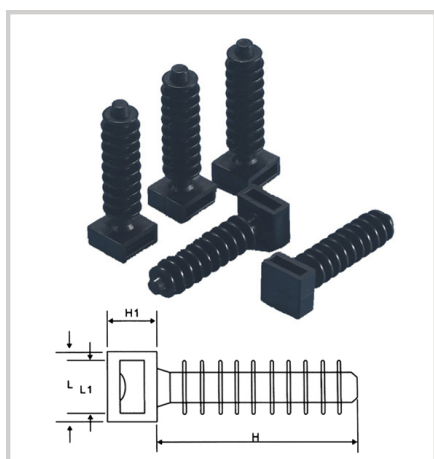

**Square Cable Clips**

**Characteristics:**

Securing of cables for general indoor wiring

**Material:** PP, Steel Nail

Part No.	Item No.	H mm	H1 mm	R mm	Nail mm	Packing
E011101	4mm	6.0	3.8	4	1.7×15	100pcs
E011102	5mm	6.0	3.8	5	1.7×15	
E011103	6mm	6.5	4.1	6	1.7×16	
E011104	7mm	7.0	4.7	7	1.9×18	
E011105	8mm	7.5	6.0	8	2.05×20	
E011106	9mm	8.2	5.4	9	2.05×23	
E011107	10mm	8.6	5.7	10	2.3×23	
E011108	12mm	9.0	6.1	12	2.3×25	
E011109	14mm	11.2	6.5	14	2.4×30	

**Expansion Pipes**

**Characteristics:**

Securing of cables for general indoor wiring

**Material:** PE

Color: White

Part No.	Item No.	L mm	D mm	d mm	Packing
E011301	EP-06	29.8	6.0	4.9	100PCS
E011302	EP-08	38.6	7.9	5.3	
E011303	EP-10	42.7	9.9	5.8	
E011304	EP-12	47.9	11.6	6.3	

**Circle Cable Clips**

**Characteristics:**

Securing of cables for general indoor wiring

**Material:** PP, Steel Nail

Part No.	Item No.	H mm	R mm	Nail mm	Packing
E011201	4mm	5.3	4	1.7×15	100pcs
E011202	5mm	6.5	5	1.7×15	
E011203	6mm	8.1	6	1.7×17	
E011204	7mm	8.7	7	1.8×19	
E011205	8mm	9.6	8	1.9×21	
E011206	9mm	10.7	9	2.0×22	
E011207	10mm	11.7	10	2.05×25	
E011208	12mm	12.8	12	2.05×27	
E011209	14mm	14.9	14	2.4×32	
E011210	16mm	16.9	16	2.5×35	
E011211	18mm	20.8	18	2.5×37	
E011212	20mm	23.6	20	2.8×42	
E011213	22mm	25.0	22	2.8×48	
E011214	25mm	27.7	25	3.2×48	
E011215	30mm	33.1	30	3.2×53	
E011216	35mm	36.6	35	3.2×58	
E011217	40mm	45.2	40	3.4×60	