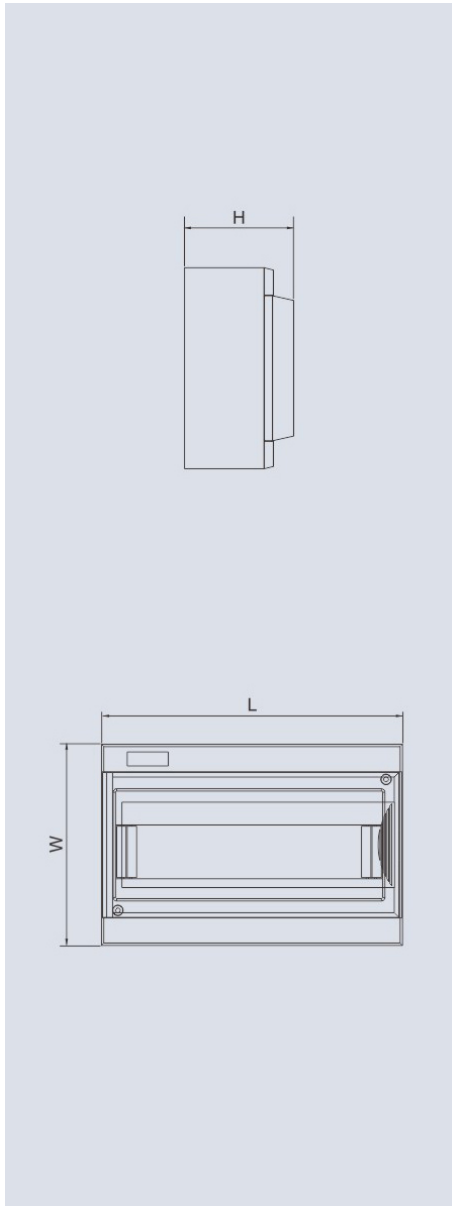

ABC Series, Surface Type

ABC 500