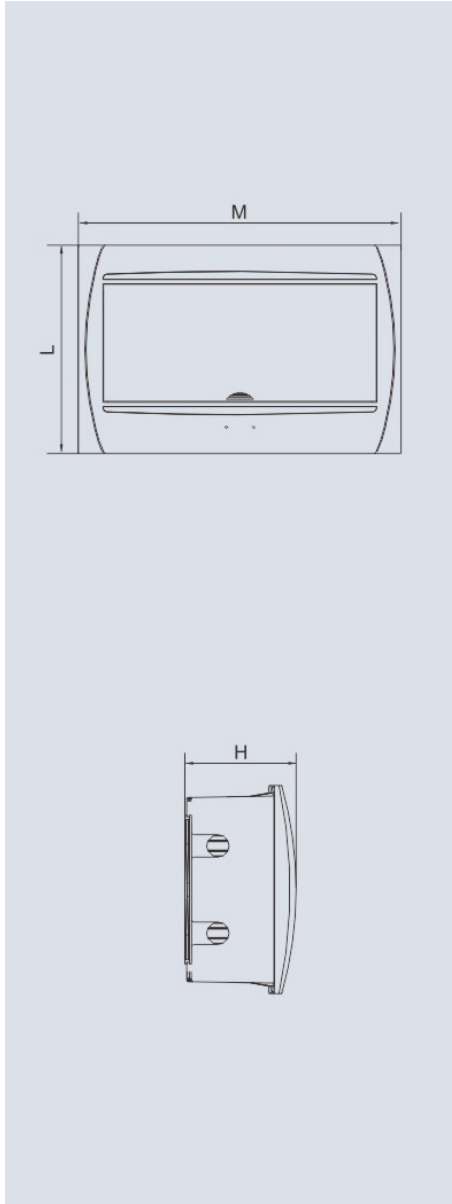

CF Series, Flush Type

4WAYS

6WAYS

8WAYS