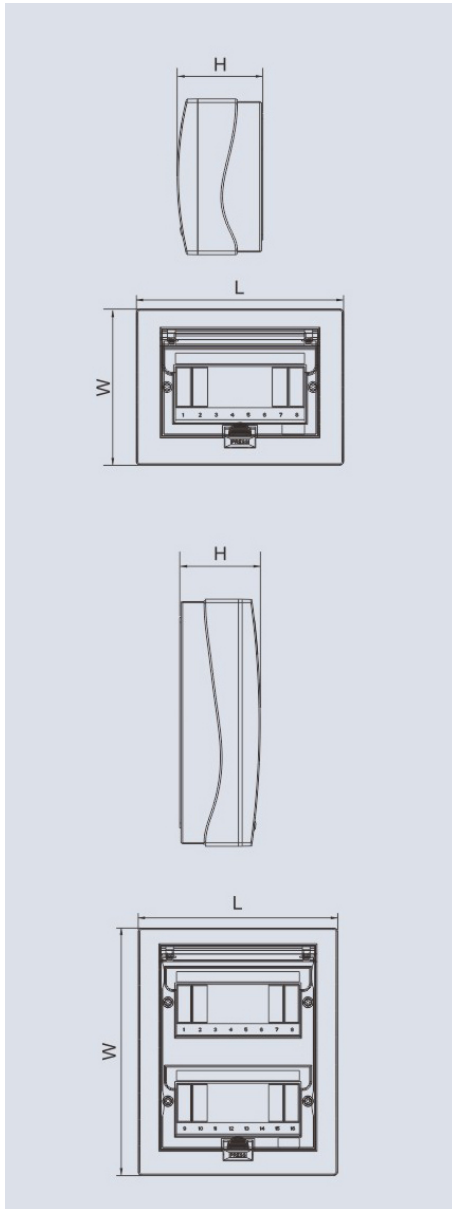

AS Series, Surface Type

6WAYS

8WAYS