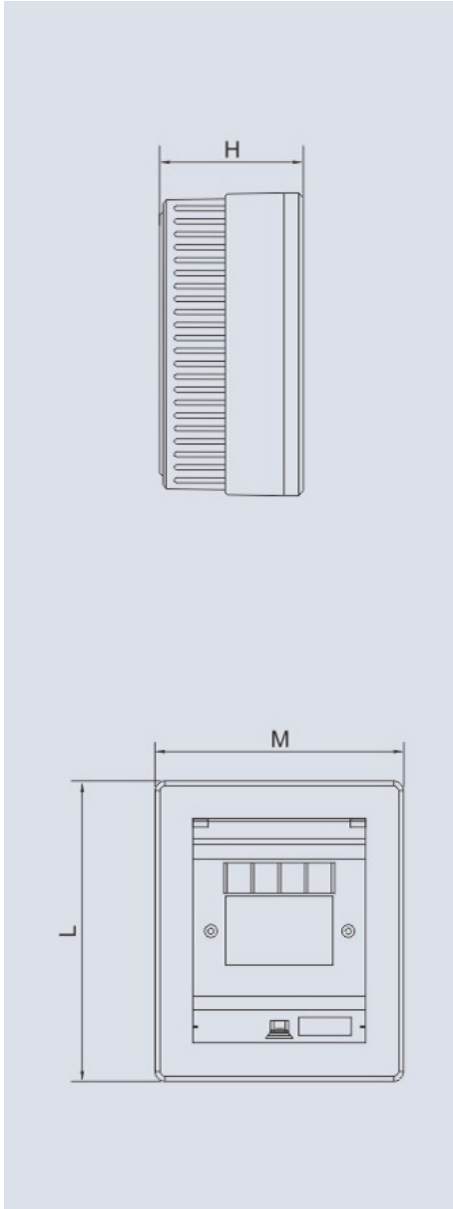

PS Series, Surface Type

4WAYS

6WAYS

8WAYS